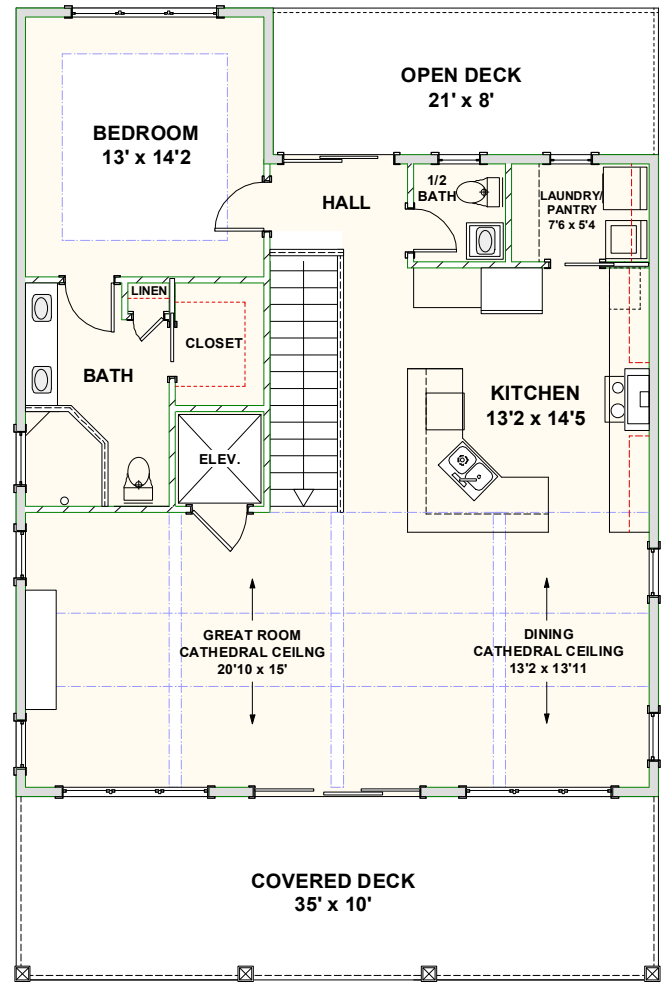

CAROLINA BLUEWATER CONSTRUCTION

BUILDING TOMORROW WITH AFFORDABLE QUALITY HOMES

910-575-7100

6934-9 BEACH DR SW, OCEAN ISLE BEACH, NC 28469

BEACH HOME 240

2,562 SQ FT | 4 BEDROOMS | 3 BATHS – 1 HALF BATH | 1,148 SQ FT DECKS

WWW.CAROLINABLUEWATERCONSTRUCTION.COM

BEACH HOME 240

2,562 SQ FT | 4 BEDROOMS | 3 BATHS – 1 HALF BATH | 1,148 SQ FT DECKS

35' x 53'

1ST FLOOR - FLOOR PLAN

2ND FLOOR - FLOOR PLAN

CAROLINA
BLUEWATER
CONSTRUCTION