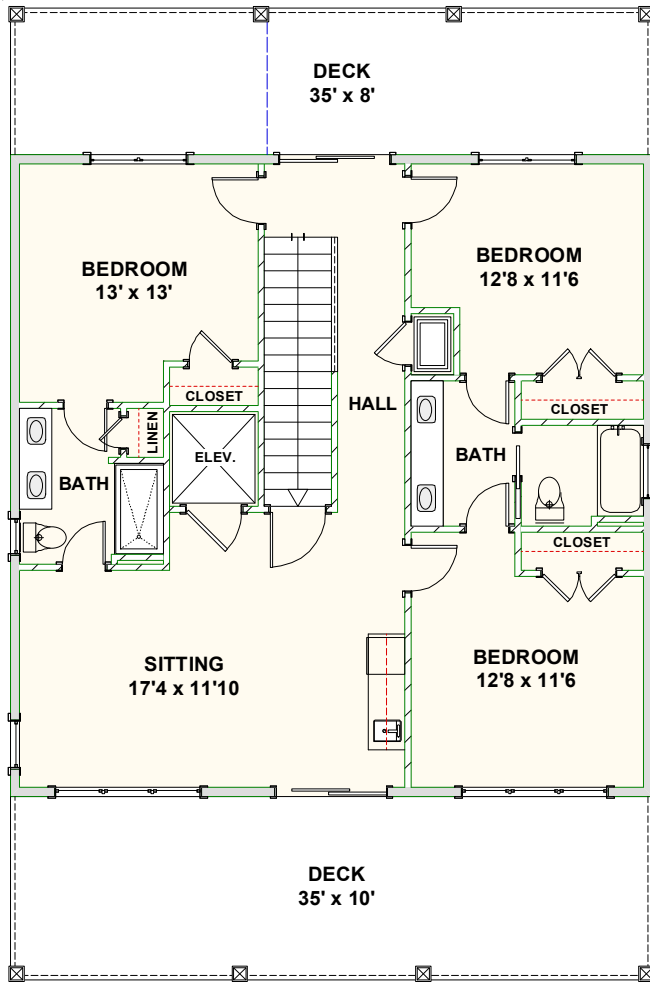

CAROLINA BLUEWATER CONSTRUCTION

BUILDING TOMORROW WITH AFFORDABLE QUALITY HOMES

910-575-7100

6934-9 BEACH DR SW, OCEAN ISLE BEACH, NC 28469

BEACH HOME 240

2,562 SQ FT | 4 BEDROOMS | 3 BATHS – 1 HALF BATH | 1,148 SQ FT DECKS

WWW.CAROLINABLUEWATERCONSTRUCTION.COM

BEACH HOME 240

2,562 SQ FT | 4 BEDROOMS | 3 BATHS – 1 HALF BATH | 1,148 SQ FT DECKS

35' x 53'

1ST FLOOR - FLOOR PLAN

2ND FLOOR - FLOOR PLAN

CAROLINA
BLUEWATER
CONSTRUCTION